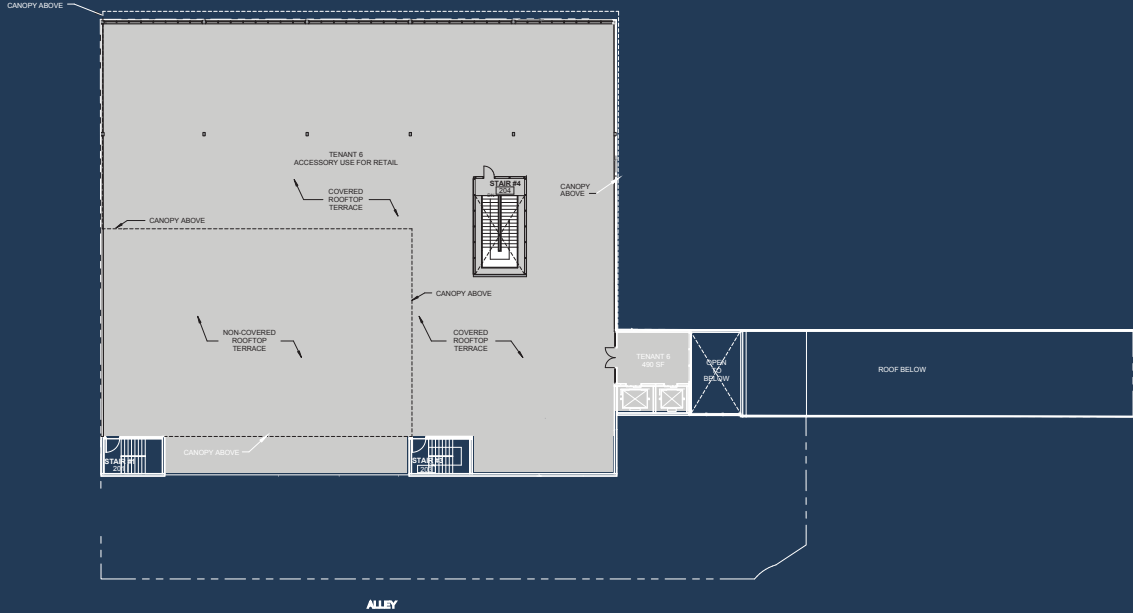

NE 39TH STREET

NE MIAMI COURT

NE 1ST AVENUE

Rooftop Terrace
19,000 SF