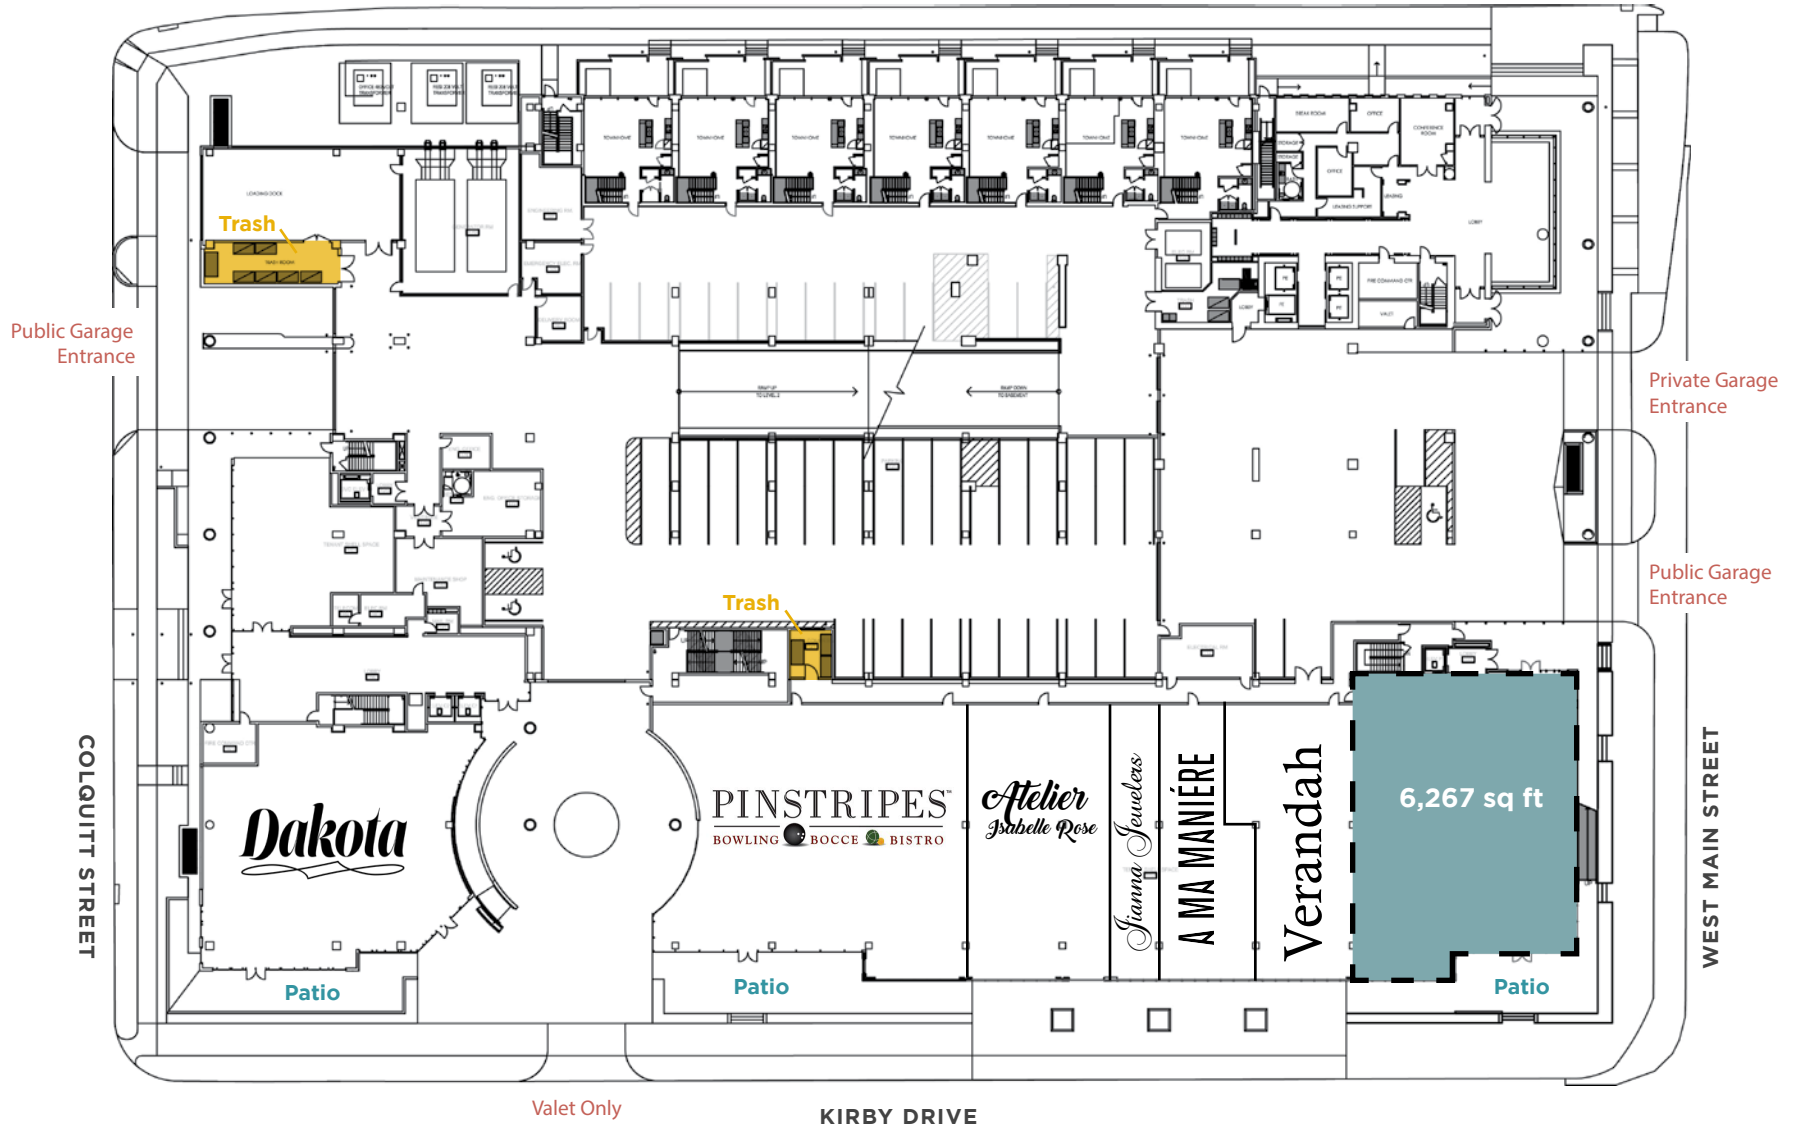

# GROUND LEVEL PLAN.

LAKE STREET

Public Garage Entrance

Private Garage Entrance

Public Garage Entrance

COLQUITT STREET

WEST MAIN STREET

Valet Only

KIRBY DRIVE