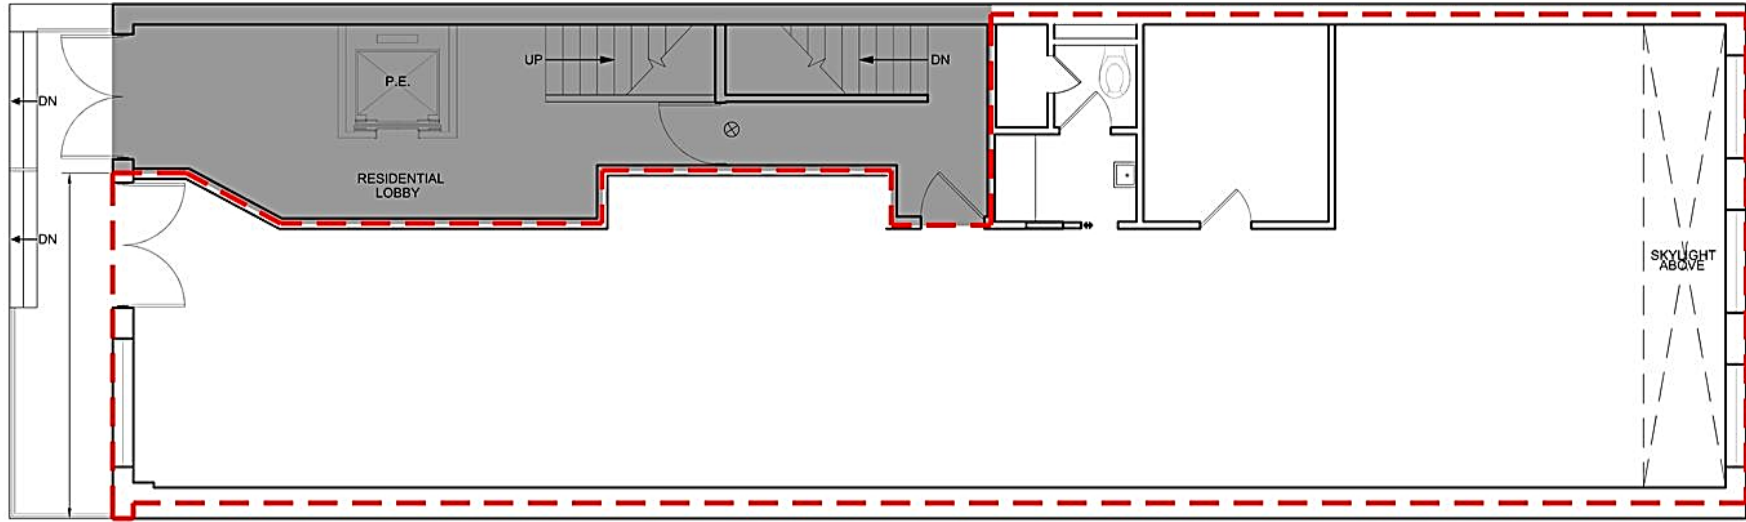

FRANKLIN STREET

GROUND FLOOR PLAN

SCALE: NTS

25 WEST 39TH STREET
NEW YORK, N.Y. 10018
TEL 212 529-5055

158 FRANKLIN STREET
NEW YORK, NY
DATE: 2014-04-07
DRAWN BY: APF

LOD