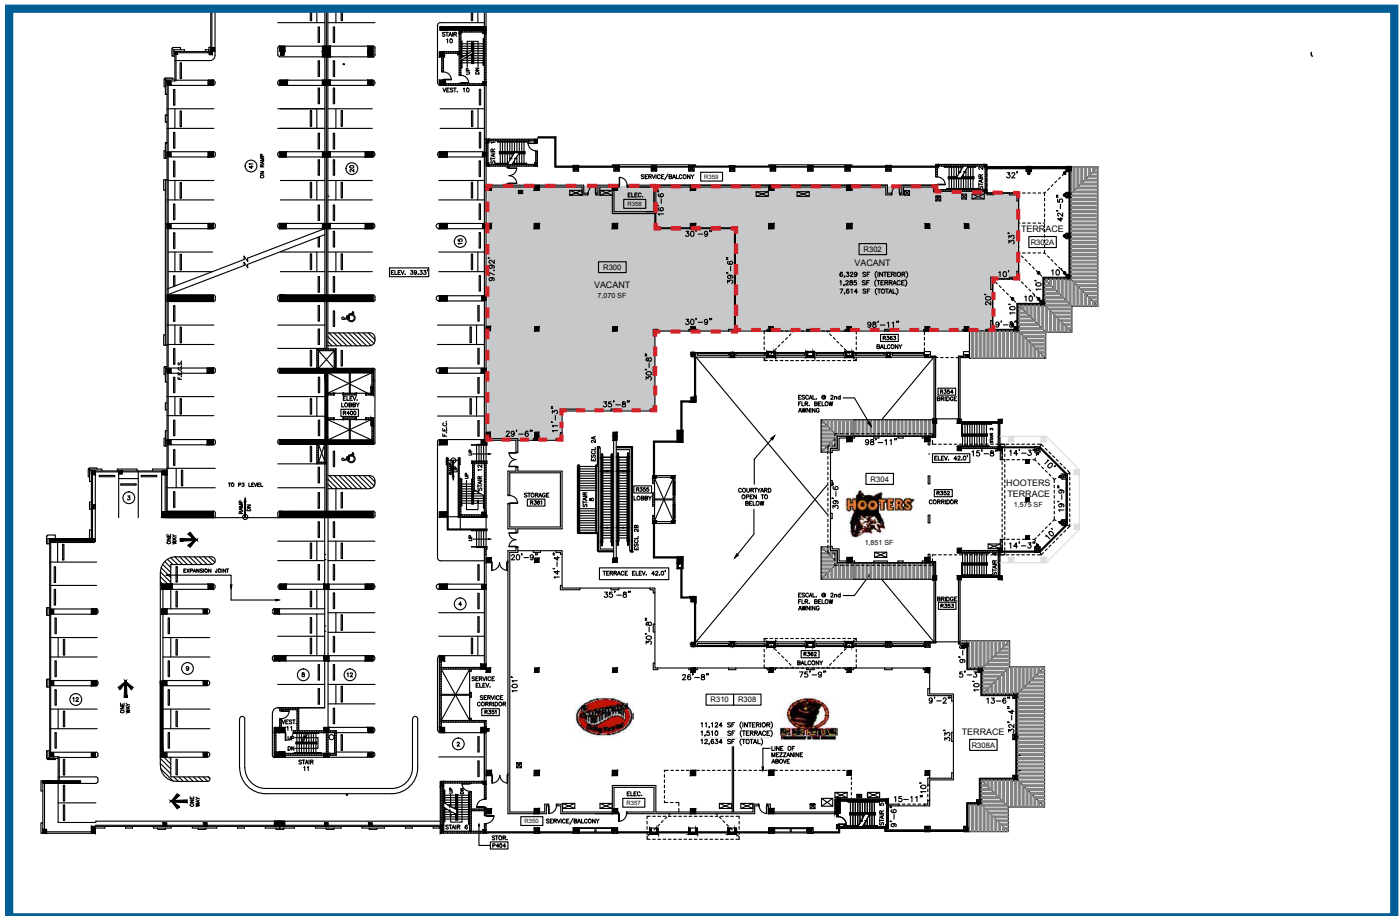

# THE GALLERY AT BEACH PLACE

## FORT LAUDERDALE, FL

**THOR**  
**EQUITIES**  
WWW.THOREQUITIES.COM

<b>TOTAL SF</b>	<b>14,684 SF</b>
<b>SPACE R300:</b>	<b>7,070 SF</b>
<b>SPACE R302:</b>	<b>7,614 SF</b>