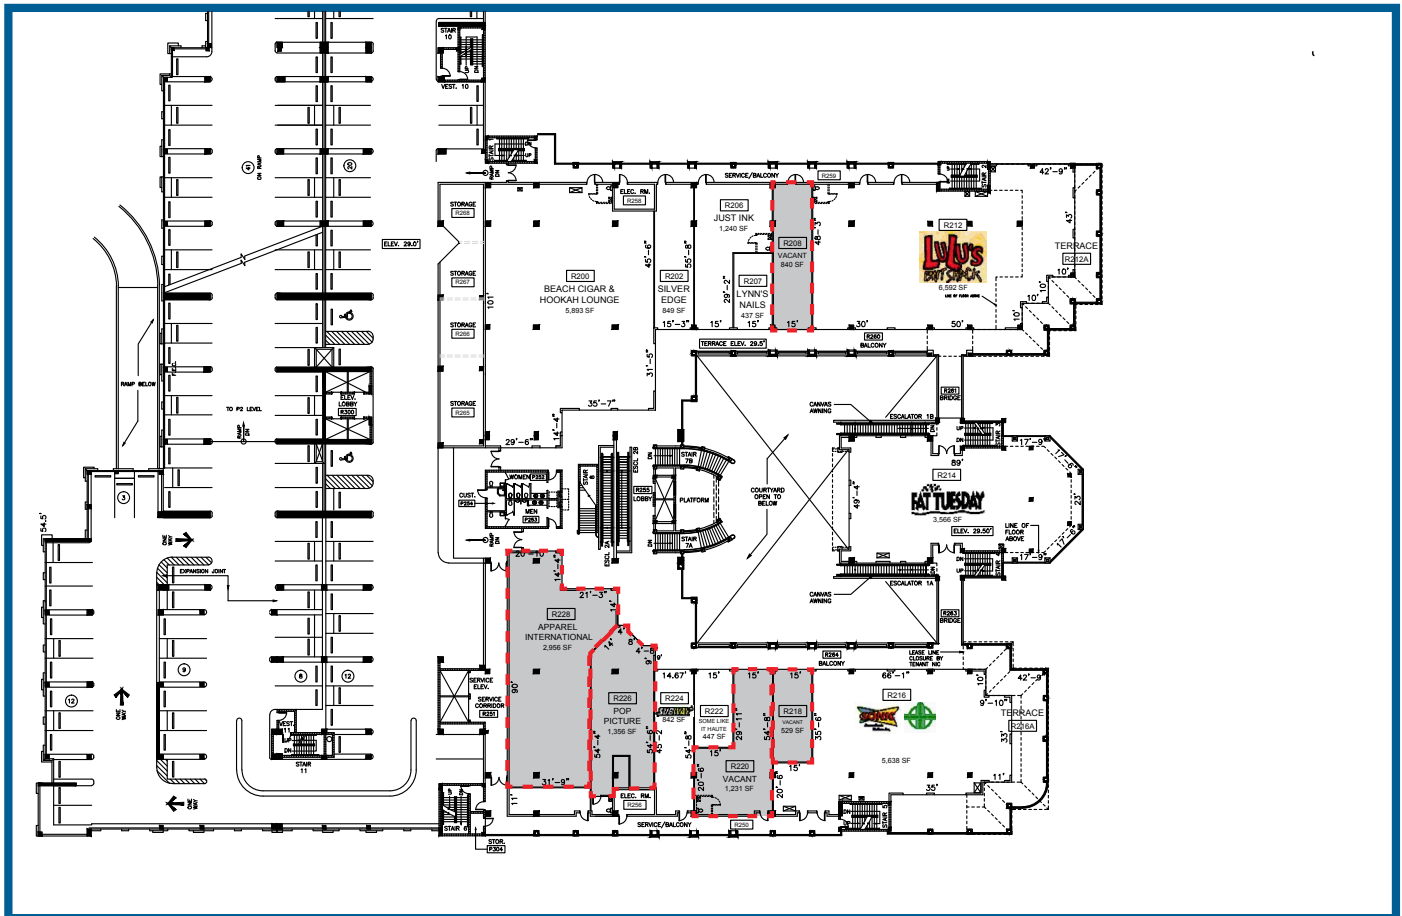

THE GALLERY AT BEACH PLACE

FORT LAUDERDALE, FL

TOTAL SF	6,912 SF
SPACE R208:	840 SF
SPACE R218:	529 SF
SPACE R220:	1,231 SF
SPACE R226:	1,356 SF
SPACE R228:	2,956 SF

SECOND FLOOR