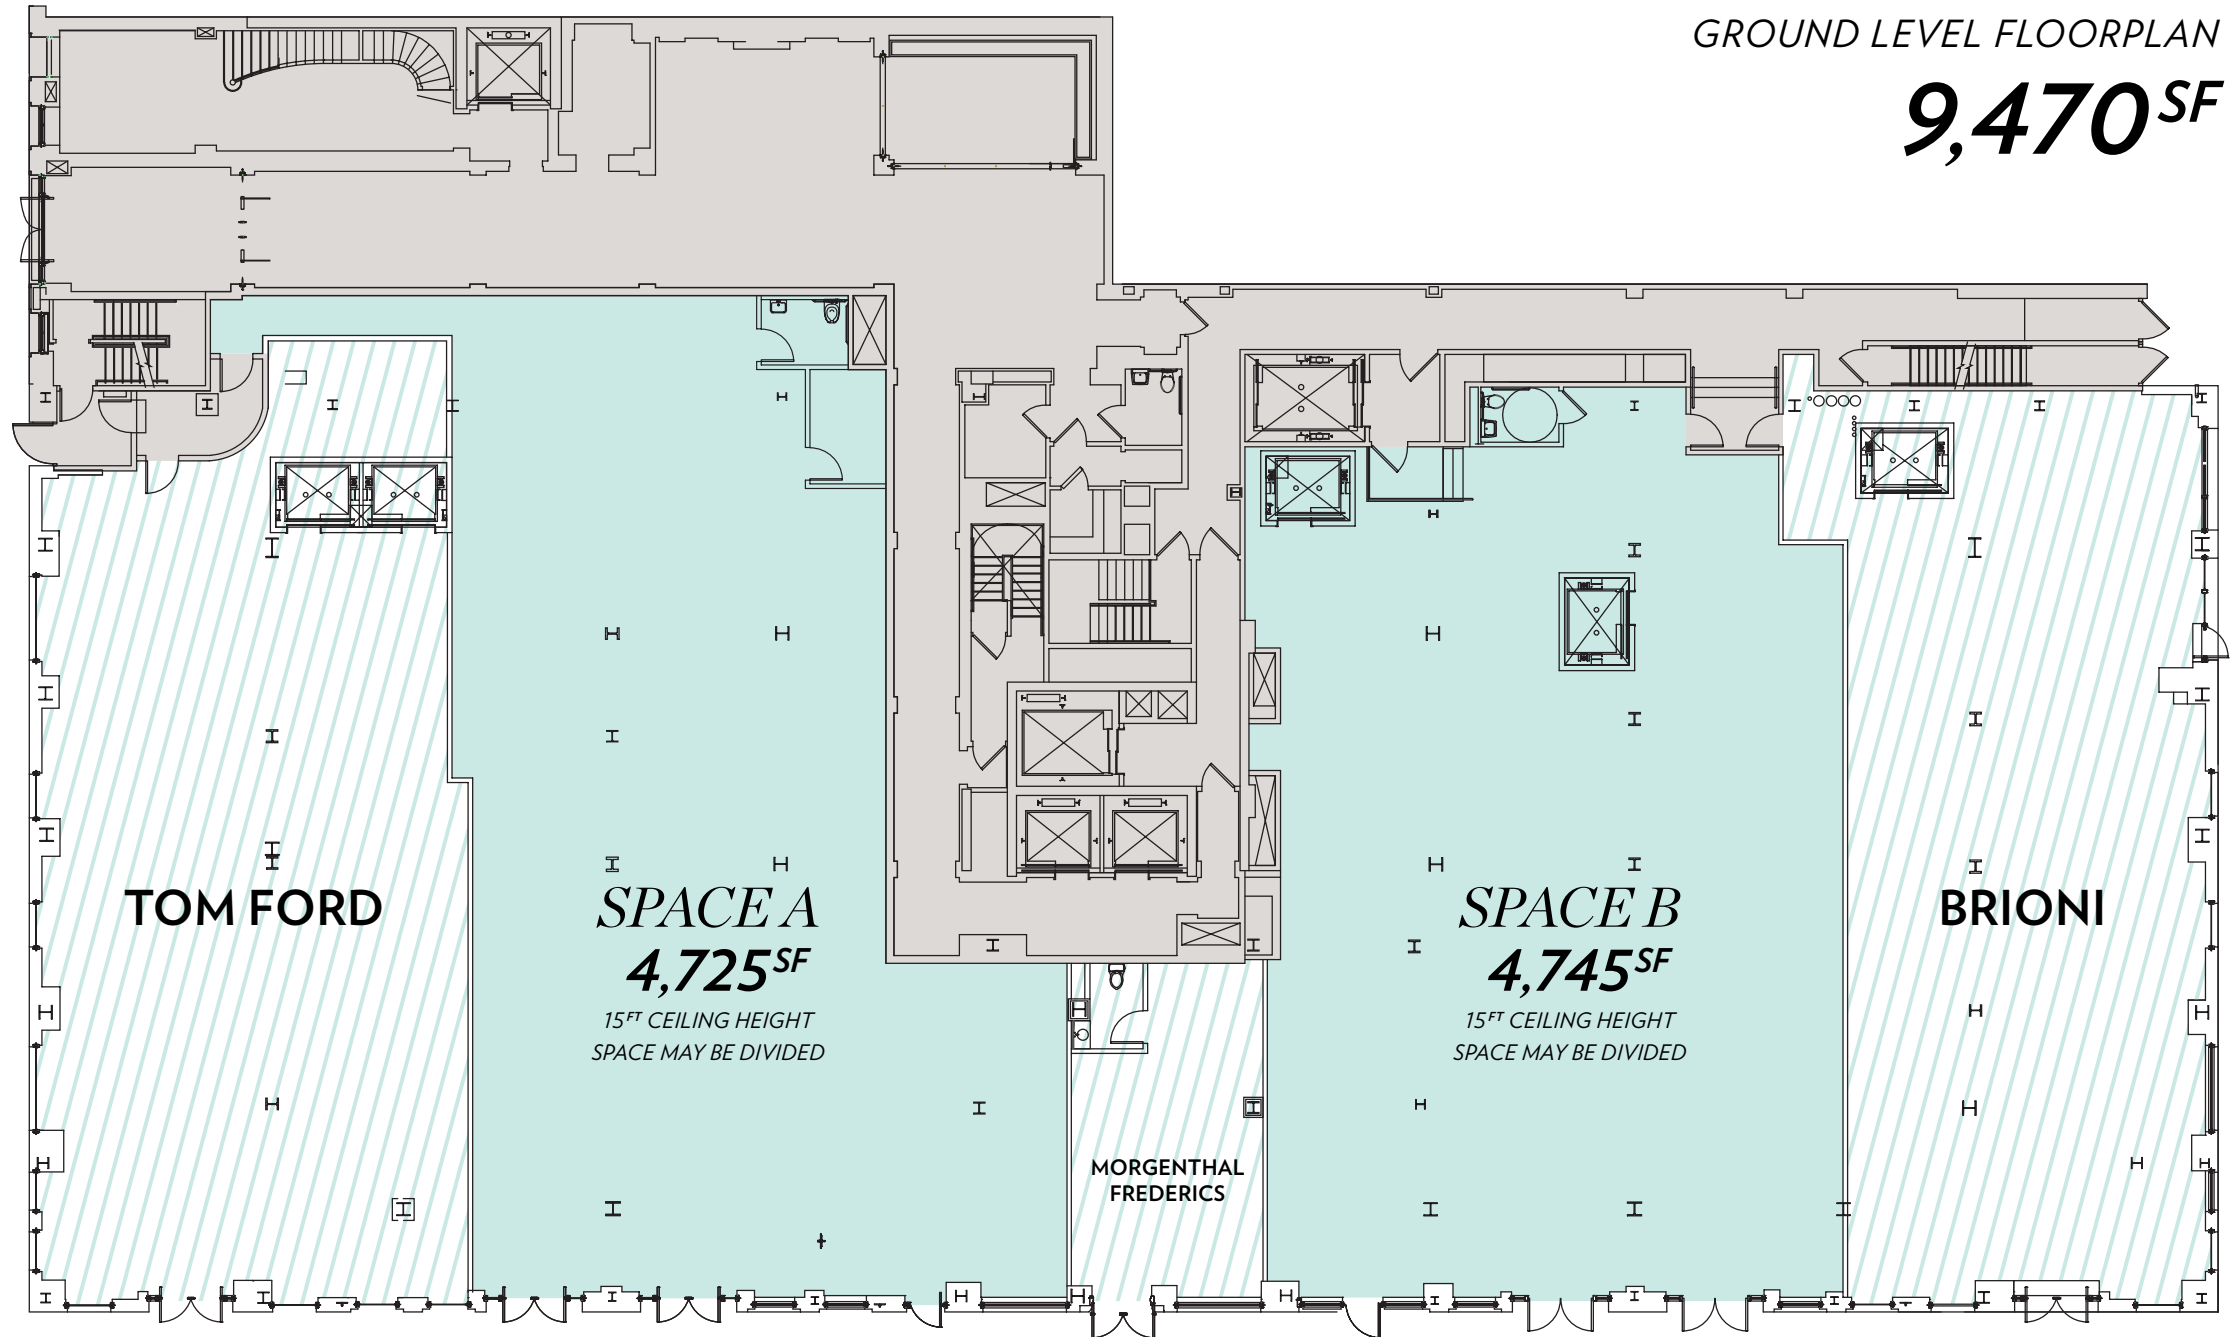

GROUND LEVEL FLOORPLAN

9,470^{SF}

61ST STREET

62ND STREET

MADISON AVENUE